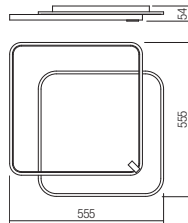

art. **01-2659** Sand White
 art. **01-2660** Sand Black

art. **01-2661** Sand White
 art. **01-2662** Sand Black

Led type	SMD LED 2835 265 pcs x 0,17W
Power	45W
Input	220-240V, 50/60Hz
Color temperature	3000K
Lumen source	5518 lm
Lumen system	3645 lm
CRI	80
Not dimmable	