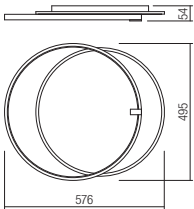

art. **01-2659** Sand White
art. **01-2660** Sand Black

art. **01-2661** Sand White
art. **01-2662** Sand Black

Led type	SMD LED 2835 265 pcs x 0,17W
Power	45W
Input	220-240V, 50/60Hz
Color temperature	3000K
Lumen source	5518 lm
Lumen system	3645 lm
CRI	80
Not dimmable	

CE IP20

Led type	SMD LED 2835 315 pcs x 0,17W
Power	55W
Input	220-240V, 50/60Hz
Color temperature	3000K
Lumen source	6995 lm
Lumen system	4517 lm
CRI	80
Not dimmable	

CE IP20